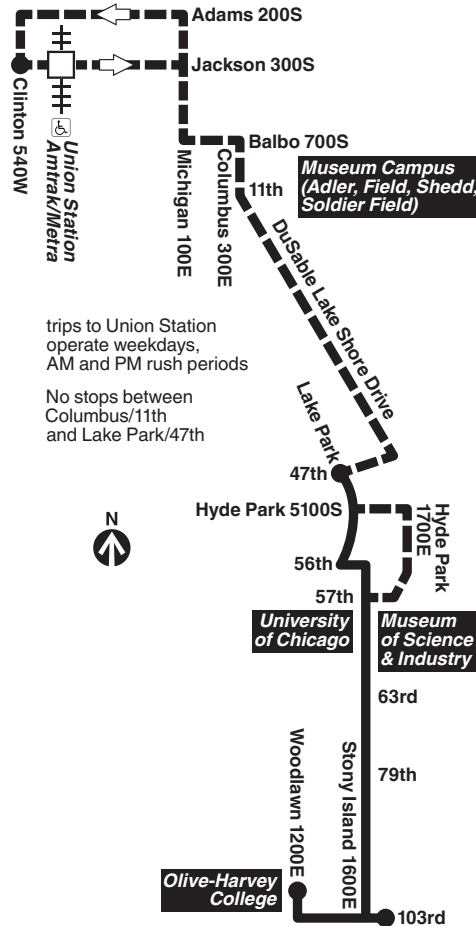

Pay close attention to destination signs and announcements when boarding: added service may sometimes be provided over portions of this or any bus route and some trips can end before the furthest terminal on a line depending on service needs or time of day.

# 28 Stony Island

Effective Dec. 17, 2023

trips to Union Station operate weekdays, AM and PM rush periods

No stops between Columbus/11th and Lake Park/47th

All CTA buses are accessible

[transitchicago.com/bus/28](http://transitchicago.com/bus/28)

C - trip ends at Adams/Canal at time shown  
 F - trip ends at 64th/Stony Island at time shown, school days only  
 H - trip operates via Hyde Park Blvd between 5100S and 57th St  
 M - trip operates Monday thru Friday, except Wednesday, school days only  
 W - trip operates on Wednesday, school days only

B - trip begins at 50th/Lake Park at time shown  
 E - trip begins at 79th/Stony Island at time shown  
 S - trip operates on school days only  
 T - trip ends at 103rd/Stony Island at time shown

**Saturday**